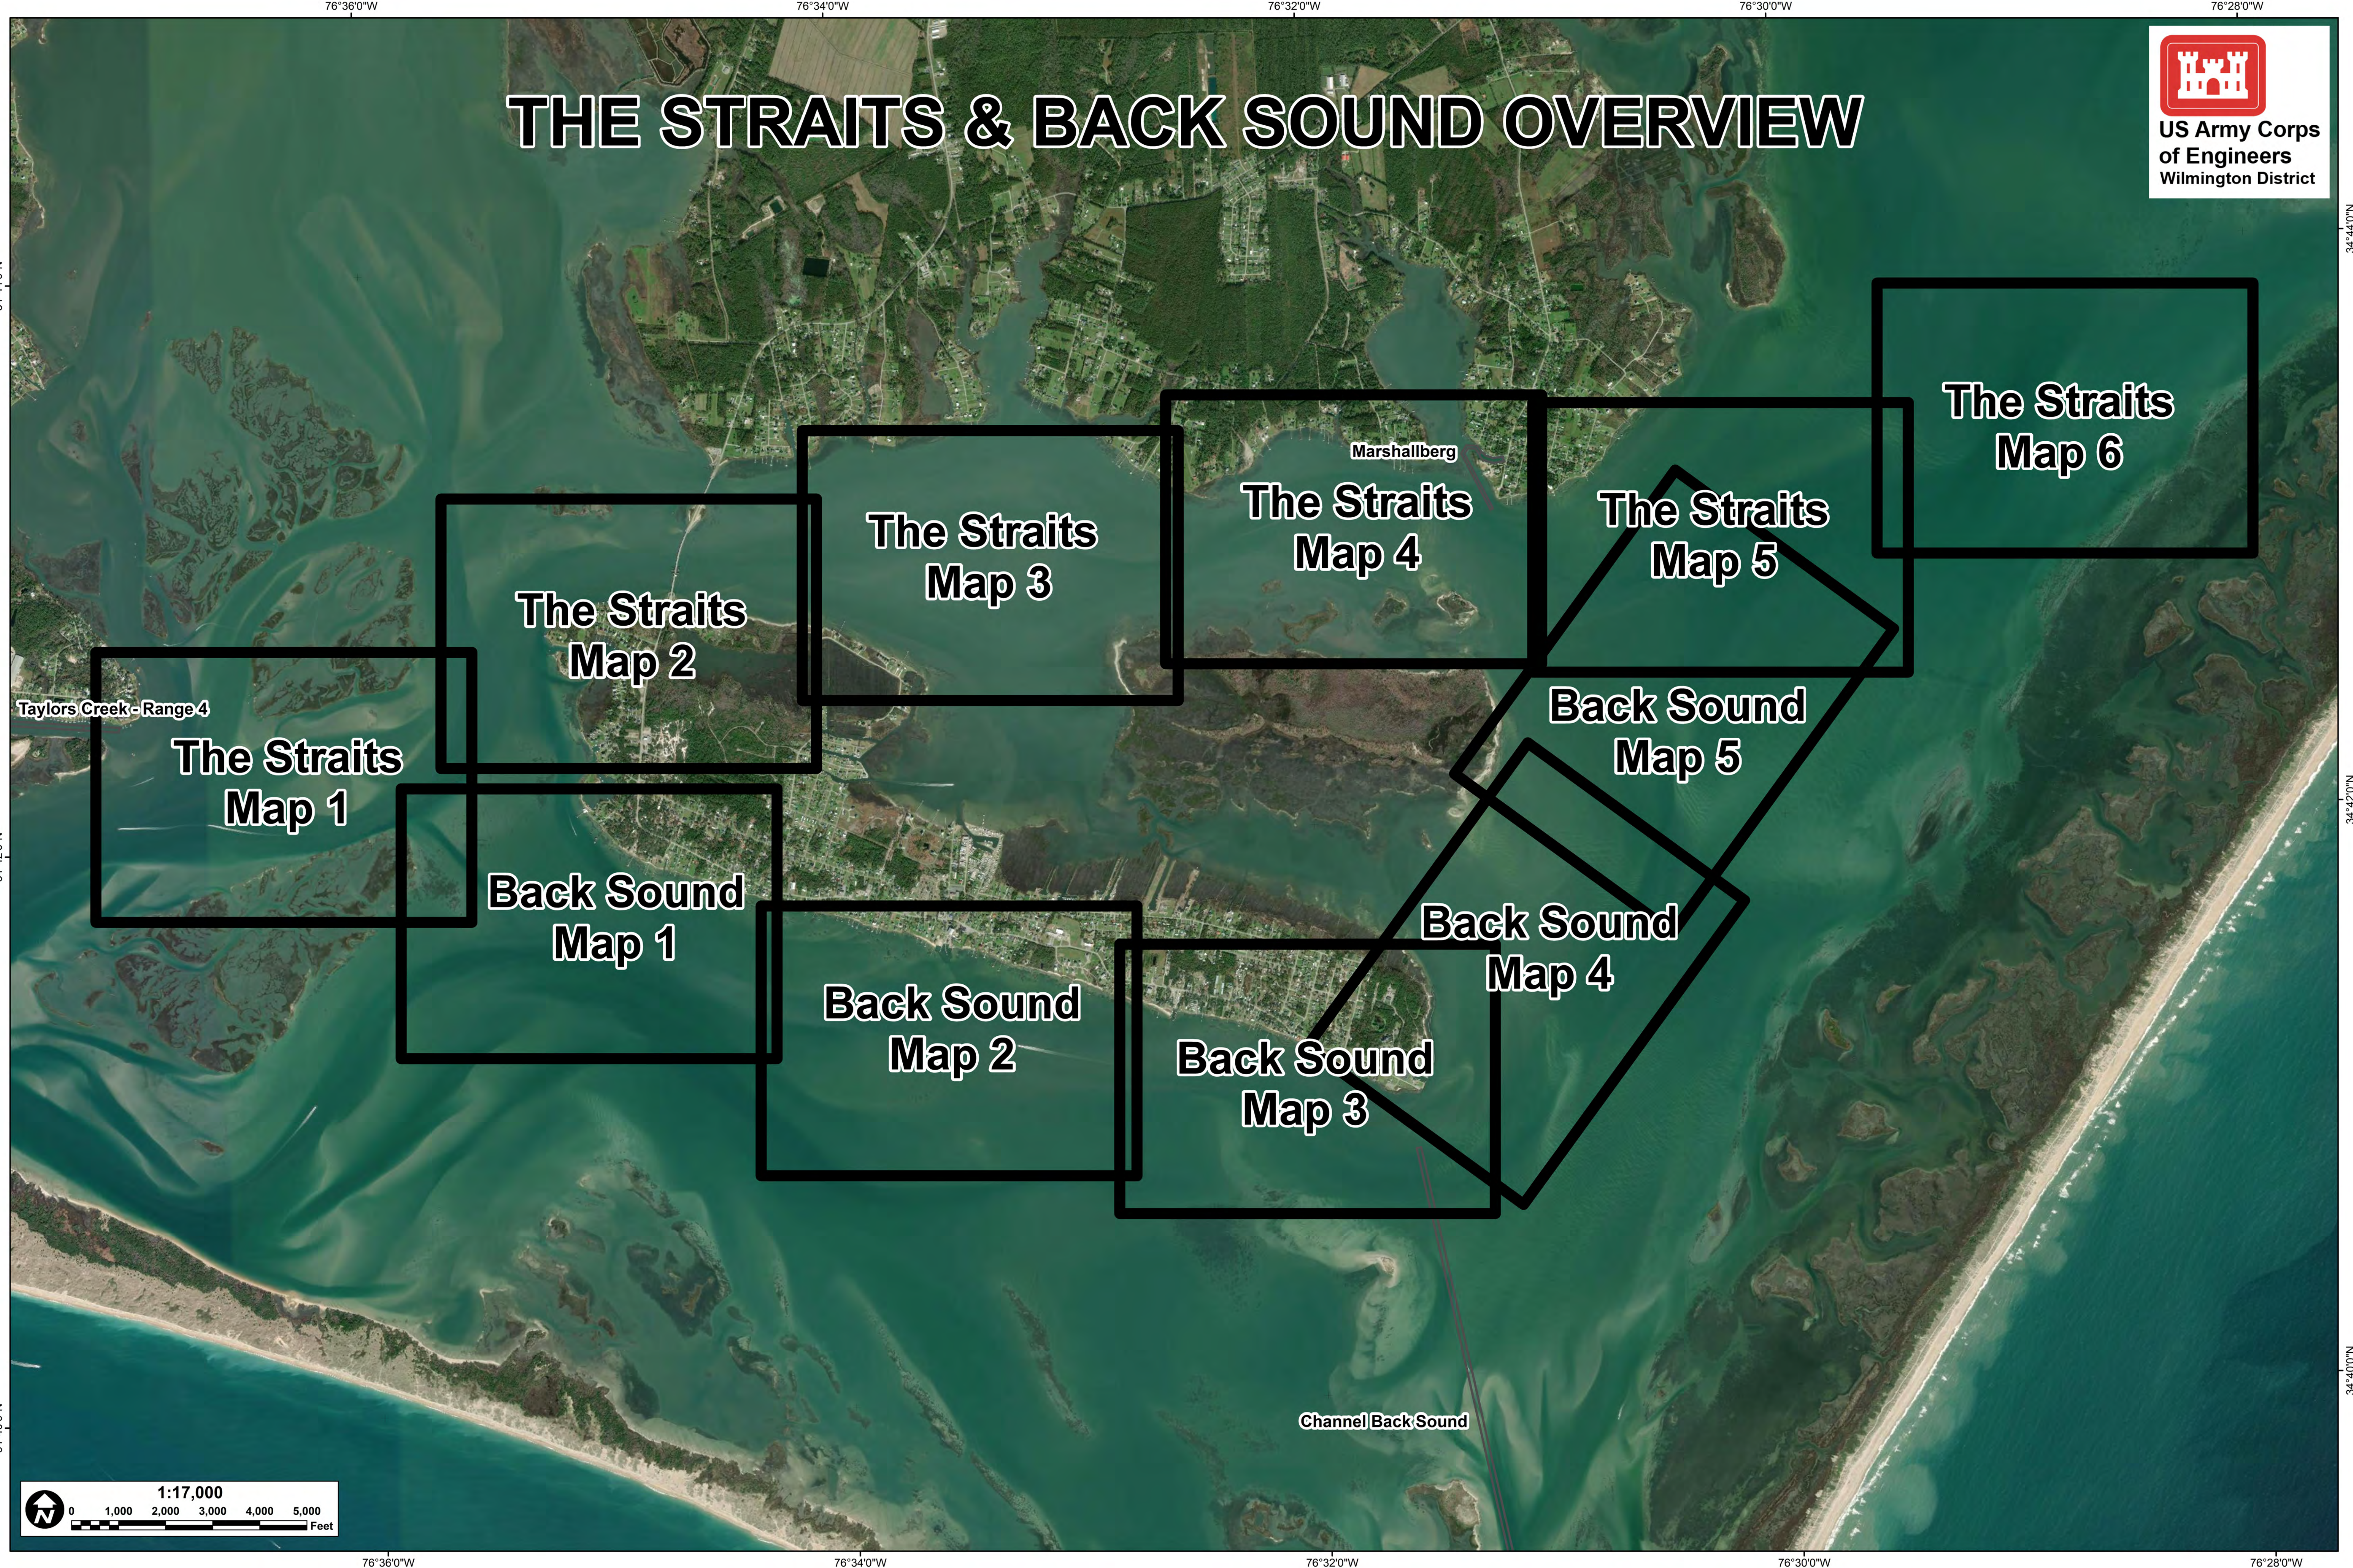

THE STRAITS & BACK SOUND OVERVIEW

Taylor's Creek - Range 4

Marshallberg

Channel Back Sound

34°44'0"N

34°42'0"N

34°40'0"N

34°44'0"N

34°42'0"N

34°40'0"N

76°36'0"W

76°34'0"W

76°32'0"W

76°30'0"W

76°28'0"W